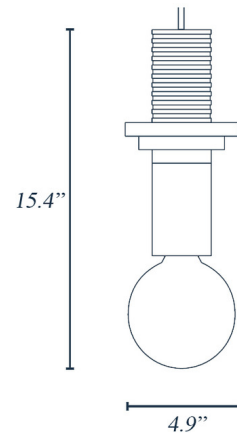

CLICK TO VIEW PRODUCT

Notes: