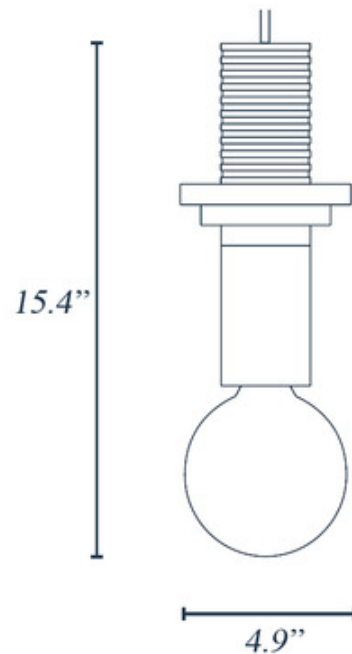

Shown in: White / Blue / Natural Ash

<b>SHADE COLOR</b>	Blue / Natural Ash
<b>BODY FINISH</b>	White
<b>WATTAGE</b>	6W
<b>DIMMER</b>	Standard 120V
<b>DIMENSIONS</b>	4.9"W x 15.4"H
<b>BULB INCLUDED</b>	
<b>LAMP</b>	1 x G25/Medium (E26)/6W/120V LED

*Technical Information*

<b>PRODUCT DIMENSIONS</b>	Adjustable Cord Length: 98.43"
---------------------------	--------------------------------

<b>SPEC #</b>	SND658531
---------------	-----------

COMPANY	PROJECT	FIXTURE TYPE	APPROVED BY	DATE