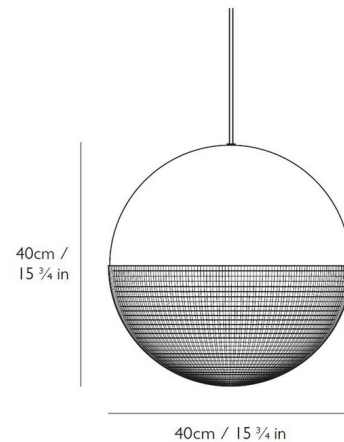

Shown in matte black

Specifications

COLOR	N/A
BODY FINISH	Matte Black
WATTAGE	6.5W
DIMMER	Standard 120V
DIMENSIONS	118"L x 15.75"W x 15.75"H
BULB INCLUDED	1 x A19/Medium (E26)/6.5W/120V LED
COUNTRY OF ORIGIN	United Kingdom

Technical Information

LAMP COLOR	2700K
LUMENS/WATT	107.69
LUMINOUS FLUX	700 lumens

CLICK TO VIEW PRODUCT

Notes: