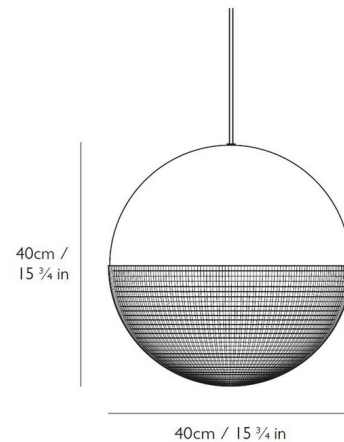

## Lens Flair Pendant

By Lee Broom

### Description

The Lens Flair Pendant draws inspiration from telescopic lenses and the art of horizontal and vertical refractions, featuring a spherical silhouette that is half dome shade and half crystal, ultimately coming together to create a stunning piece that will add a glamorous feel to any space. Available finished in Brushed Brass or Matte Black. Includes 118 inch adjustable cord. CE and cUL listed.

### Specifications

COLOR	N/A
BODY FINISH	Matte Black
WATTAGE	6.5W
DIMMER	Standard 120V
DIMENSIONS	118"L x 15.75"W x 15.75"H
BULB INCLUDED	1 x A19/Medium (E26)/6.5W/120V LED
COUNTRY OF ORIGIN	United Kingdom