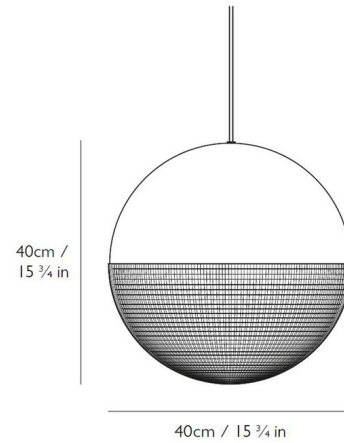

By Lee Broom

Description

The Lens Flair Pendant draws inspiration from telescopic lenses and the art of horizontal and vertical refractions, featuring a spherical silhouette that is half dome shade and half crystal, ultimately coming together to create a stunning piece that will add a glamorous feel to any space. Available finished in Brushed Brass or Matte Black. Includes 118 inch adjustable cord. CE and cUL listed.

Specifications

COLOR	N/A
BODY FINISH	Brushed Brass
WATTAGE	6.5W
DIMMER	Standard 120V
DIMENSIONS	118"L x 15.75"W x 15.75"H
BULB INCLUDED	1 x A19/Medium (E26)/6.5W/120V LED
COUNTRY OF ORIGIN	United Kingdom

Technical Information

LAMP COLOR	2700K
LUMENS/WATT	107.69
LUMINOUS FLUX	700 lumens

Shown in brushed brass

CLICK TO VIEW PRODUCT

Notes: