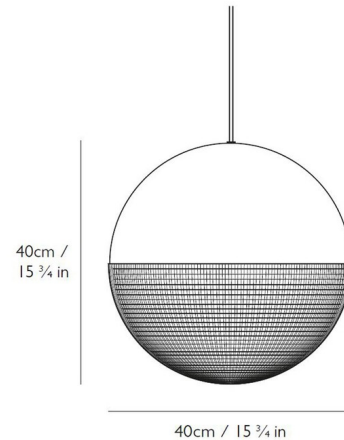

By Lee Broom

Description

The Lens Flair Pendant draws inspiration from telescopic lenses and the art of horizontal and vertical refractions, featuring a spherical silhouette that is half dome shade and half crystal, ultimately coming together to create a stunning piece that will add a glamorous feel to any space. Available finished in Brushed Brass or Matte Black. Includes 118 inch adjustable cord. CE and cUL listed.

Specifications

COLOR	N/A
BODY FINISH	Brushed Brass
WATTAGE	6.5W
DIMMER	Standard 120V
DIMENSIONS	118"L x 15.75"W x 15.75"H
BULB INCLUDED	1 x A19/Medium (E26)/6.5W/120V LED
COUNTRY OF ORIGIN	United Kingdom

Technical Information

LAMP COLOR	2700K
LUMENS/WATT	107.69
LUMINOUS FLUX	700 lumens

Shown in brushed brass

CLICK TO VIEW PRODUCT

Notes: