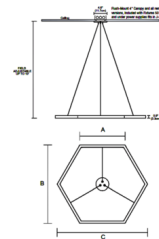

CLICK TO VIEW PRODUCT

Notes: