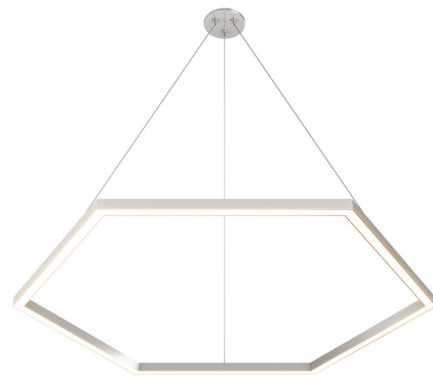

Lightology

lightology.com
866-954-4489
04-24-26

Project: _____
Company: _____
Location: _____ Fixture Type: _____
SPEC #: **EDG658562**
Approved On: _____ Approved By: _____

MIYO Cirrus Hexagon Suspension w/ Center Feed By PureEdge Lighting

Description

The Cirrus MYIO (Make-It-Your-Own) Hexagon Suspension with center feed combines clean, linear channels that create a geometric form. Cirrus MIYO features a diffused flat lens with a 100 degree beam spread. An optional white or black louver is available to help reduce glare. Includes a 5 watts (4.4 watts) per foot LED module in a variety of finishes and color temperature options. A flush round canopy and 120 volt input, 24VDC Class 2 output ELV power supply is supplied which fits inside the canopy. Dimmable with an ELV dimmer. Note: Product is built to order.

Specifications

COLOR . . . . . Diffused Lens
BODY FINISH . . . . . Satin Nickel
WATTAGE 30W
DIMMER . . . . . Low Voltage Electronic
DIMENSIONS . . . . . 25.92"W x 0.9"H
INTEGRATED LED MODULE . . . . . 1 x LED/30W/120V LED

Technical Information

PRODUCT DIMENSIONS . . . . . Maximum Overall Height: 120"
LAMP LIFE . . . . . 50000 hours
COLOR RENDERING . . . . . 95 CRI
LAMP COLOR 2700K
LUMENS/WATT 57.00
LUMINOUS FLUX . . . . . 1710 lumens

Shown in satin nickel / diffused lens

CLICK TO VIEW PRODUCT

Notes: