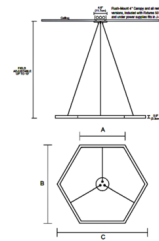

CLICK TO VIEW PRODUCT

Notes: _____