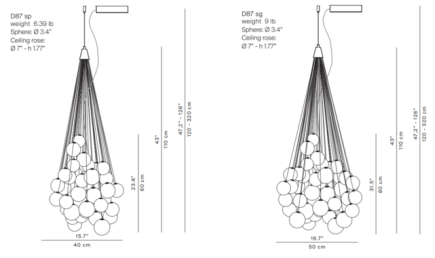

## Stochastic Cluster Pendant - Floor Model

By Luceplan

### Description

Stochastic Cluster Pendant takes on infinite combinations in a controlled freedom. Each glass sphere is connected to small steel rods of varying lengths, that can be attached to the structure as you please. Available in Satin White or Metallized Mirror spheres with a Stainless Steel finish in 48 or 72 light clusters. Note: Discontinued floor model.

### Specifications

COLOR . . . . . Metallized Mirror  
 BODY FINISH . . . . . Brushed Aluminum  
 WATTAGE . . . . . 25.2W  
 DIMMER . . . . . Low Voltage Electronic  
 DIMENSIONS . . . . . 19.7"W x 31.5"H  
 INTEGRATED LED MODULE . . . . . 72 x LED/0.35W/120-277V LED  
 COUNTRY OF ORIGIN . . . . . Italy