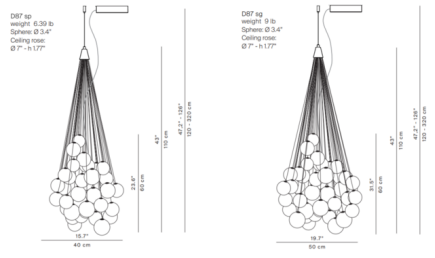

CLICK TO VIEW PRODUCT

Notes: