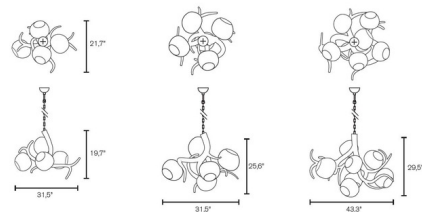

By Brand Van Egmond

Description

The Ersa Chandelier, named for the Greek Goddess of dew, draws inspiration from nature's dew drops formed throughout the night and glistening in the first rays of light. This sculptural masterpiece brings organic shaped glass and sinewy branches of metal to your space. Available in three sizes. Each fixture is a unique, hand crafted piece, and comes with a certificate of authenticity. NOTE - Largest size requires a special rated junction box for fixtures weighing over 50 pounds. Includes canopy to cover US junction box.

Shown in brass burnished / iridescent

Specifications

COLOR	Iridescent
BODY FINISH	Brass Burnished
WATTAGE	25W
DIMMER	Standard 120V
DIMENSIONS	67"L x 31.5"W x 25.6"H
BULB NOT INCLUDED	5 x G25/Medium (E26)/5W/120V LED
OTHER BULB OPTIONS	5 x G25/Medium (E26)/120V LED 5 x G25/Medium (E26)/60W/120V Incandescent
COUNTRY OF ORIGIN	Netherlands