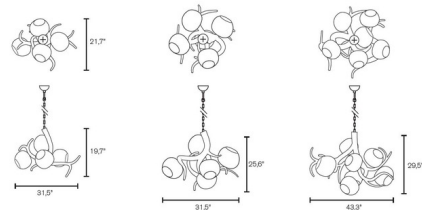

### Description

The Ersa Chandelier, named for the Greek Goddess of dew, draws inspiration from nature's dew drops formed throughout the night and glistening in the first rays of light. This sculptural masterpiece brings organic shaped glass and sinewy branches of metal to your space. Available in three sizes. Each fixture is a unique, hand crafted piece, and comes with a certificate of authenticity. NOTE - Largest size requires a special rated junction box for fixtures weighing over 50 pounds. Includes canopy to cover US junction box.

### Specifications

COLOR	Iridescent
BODY FINISH	Brass Burnished
WATTAGE	25W
DIMMER	Standard 120V
DIMENSIONS	67"L x 31.5"W x 25.6"H
BULB NOT INCLUDED	5 x G25/Medium (E26)/5W/120V LED
OTHER BULB OPTIONS	5 x G25/Medium (E26)/120V LED 5 x G25/Medium (E26)/60W/120V Incandescent
COUNTRY OF ORIGIN	Netherlands