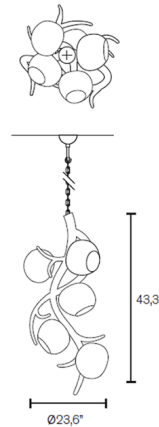

Shown in nickel / iridescent

CLICK TO VIEW PRODUCT

Notes: