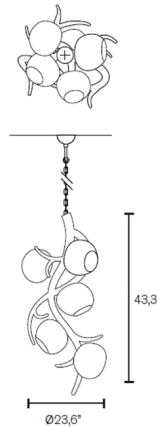

Shown in nickel / iridescent

CLICK TO VIEW PRODUCT

Notes: