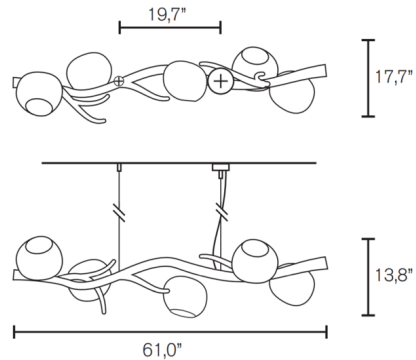

### Specifications

COLOR . . . . . Iridescent  
BODY FINISH . . . . . Nickel  
WATTAGE . . . . . 25W  
DIMMER . . . . . Standard 120V  
DIMENSIONS . . . . . 61"L x 17.7"W x 13.8"H  
BULB NOT INCLUDED . . . . . 5 x G25/Medium (E26)/5W/120V LED  
OTHER BULB OPTIONS . . . . . 5 x G25/Medium (E26)/120V LED  
5 x Edison Globe/Medium (E26)/120V Incandescent  
5 x Edison Globe/Medium (E26)/120V LED  
COUNTRY OF ORIGIN . . . . . Netherlands

### Technical Information

PRODUCT DIMENSIONS . . . . . Adjustable Cable Length: 78.7"

Shown in nickel / iridescent

CLICK TO VIEW PRODUCT

Notes: