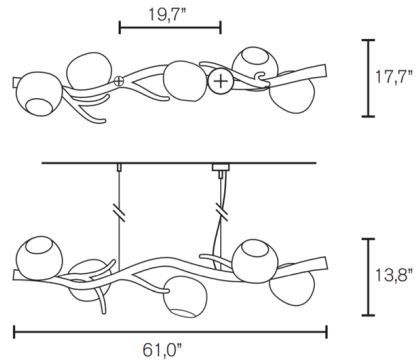

Specifications

COLOR Iridescent
BODY FINISH Nickel
WATTAGE 25W
DIMMER Standard 120V
DIMENSIONS 61"L x 17.7"W x 13.8"H
BULB NOT INCLUDED 5 x G25/Medium (E26)/5W/120V LED
OTHER BULB OPTIONS 5 x G25/Medium (E26)/120V LED
5 x Edison Globe/Medium (E26)/120V Incandescent
5 x Edison Globe/Medium (E26)/120V LED
COUNTRY OF ORIGIN Netherlands

Technical Information

PRODUCT DIMENSIONS Adjustable Cable Length: 78.7"

Shown in nickel / iridescent

CLICK TO VIEW PRODUCT

Notes: