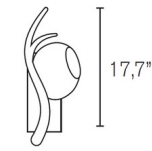

Description

The Ersa Wall Sconce, named for the Greek Goddess of dew, draws inspiration from nature's dew drops formed throughout the night and glistening in the first rays of light. This sculptural masterpiece brings organic shaped glass and sinewy branches of metal to your space. Available in two sizes. Each fixture is a unique, hand crafted piece, and comes with a certificate of authenticity.

Specifications

COLOR	Iridescent
BODY FINISH	Nickel
WATTAGE	5W
DIMMER	Standard 120V
DIMENSIONS	11.8"W x 17.7"H x 11.4"D
BULB NOT INCLUDED	1 x G25/Medium (E26)/5W/120V LED
OTHER BULB OPTIONS	1 x G25/Medium (E26)/60W/120V Incandescent 1 x Edison Globe/Medium (E26)/120V Incandescent 1 x Edison Globe/Medium (E26)/120V LED
COUNTRY OF ORIGIN	Netherlands

Shown in nickel / iridescent

11,8"

11,8"

Left version

Right version

CLICK TO VIEW PRODUCT

Notes: