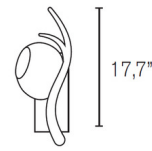

Description

The Ersa Wall Sconce, named for the Greek Goddess of dew, draws inspiration from nature's dew drops formed throughout the night and glistening in the first rays of light. This sculptural masterpiece brings organic shaped glass and sinewy branches of metal to your space. Available in two sizes. Each fixture is a unique, hand crafted piece, and comes with a certificate of authenticity.

Specifications

COLOR	Iridescent
BODY FINISH	Nickel
WATTAGE	5W
DIMMER	Standard 120V
DIMENSIONS	11.8"W x 17.7"H x 11.4"D
BULB NOT INCLUDED	1 x G25/Medium (E26)/5W/120V LED
OTHER BULB OPTIONS	1 x G25/Medium (E26)/60W/120V Incandescent 1 x Edison Globe/Medium (E26)/120V Incandescent 1 x Edison Globe/Medium (E26)/120V LED
COUNTRY OF ORIGIN	Netherlands

Shown in nickel / iridescent

11,8"

11,8"

Left version

Right version

CLICK TO VIEW PRODUCT

Notes: