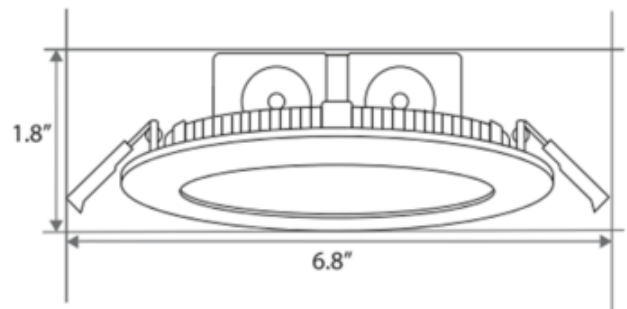

**BRAND**

Bulbrite

**DESCRIPTION**

6 Inch Recessed Downlight Retrofit Kit with integrated junction box and trim kit, suitable for new construction and remodel installations. Edge lighting technology. IC rated. UL listed. Energy Star. Suitable for damp locations. 5 year warranty. Dimmable per attached manufacturer dimmer compatibility reference.

<b>TRIM COLOR</b>	N/A
<b>BODY FINISH</b>	White
<b>WATTAGE</b>	11.5W
<b>DIMMER</b>	Dimmable
<b>DIMENSIONS</b>	6.8"W x 1.8"H
<b>INTEGRATED LED MODULE</b>	
<b>LAMP</b>	LED/11.5W/120V LED

*Technical Information*

<b>LUMINOUS FLUX</b>	800 lumens
<b>LUMENS/WATT</b>	69.57
<b>LAMP COLOR</b>	2700K
<b>COLOR RENDERING</b>	80 CRI
<b>BEAM ANGLE</b>	120°
<b>LAMP LIFE</b>	40000 hours
<b>FUNCTION</b>	Downlight
<b>CEILING TYPE</b>	Drywall with Trim
<b>HOUSING HEIGHT</b>	3"
<b>SPEC #</b>	BUB658819