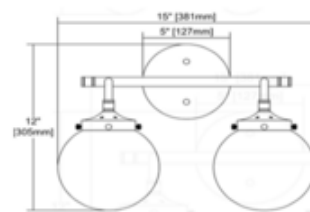

Shown in: Antique Gold / Clear

SHADE COLOR	Clear
BODY FINISH	Antique Gold
WATTAGE	120W
DIMMER	Standard 120V
DIMENSIONS	15"W x 12"H x 8"D
BULB NOT INCLUDED	
LAMP	2 x T10/Medium (E26)/60W/120V Incandescent 2 x Edison Tube/Medium (E26)/120V Incandescent 2 x Edison Tube/Medium (E26)/120V LED 2 x T10/Medium (E26)/120V LED

Technical Information

PRODUCT DIMENSIONS Backplate: 4.75" Dia.

SPEC # DMD658962

COMPANY	PROJECT	FIXTURE TYPE	APPROVED BY	DATE