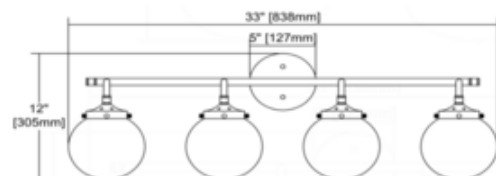

BRAND

Elk Home

DESCRIPTION

The Boudreaux Bathroom Vanity Light showcases a retro design that features Clear blown glass globes in Antique Gold finish with black accents or Matte White finish with gold accents. Can be mounted with shades facing up or down.

Shown in: Antique Gold / Clear

SHADE COLOR	Clear
BODY FINISH	Antique Gold
WATTAGE	120W
DIMMER	Standard 120V
DIMENSIONS	15"W x 12"H x 8"D
BULB NOT INCLUDED	
LAMP	2 x T10/Medium (E26)/60W/120V Incandescent 2 x Edison Tube/Medium (E26)/120V Incandescent 2 x Edison Tube/Medium (E26)/120V LED 2 x T10/Medium (E26)/120V LED

Technical Information

PRODUCT DIMENSIONS Backplate: 4.75" Dia.

SPEC # DMD658962

COMPANY	PROJECT	FIXTURE TYPE	APPROVED BY	DATE