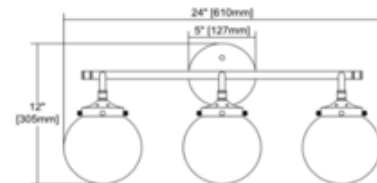

BRAND

Elk Home

DESCRIPTION

The Boudreaux Bathroom Vanity Light showcases a retro design that features Clear blown glass globes in Antique Gold finish with black accents or Matte White finish with gold accents. Can be mounted with shades facing up or down.

Shown in: Antique Gold / Clear

SHADE COLOR	Clear
BODY FINISH	Antique Gold
WATTAGE	120W
DIMMER	Standard 120V
DIMENSIONS	15"W x 12"H x 8"D
BULB NOT INCLUDED	
LAMP	2 x T10/Medium (E26)/60W/120V Incandescent 2 x Edison Tube/Medium (E26)/120V Incandescent 2 x Edison Tube/Medium (E26)/120V LED 2 x T10/Medium (E26)/120V LED

Technical Information

PRODUCT DIMENSIONS Backplate: 4.75" Dia.

SPEC # DMD658962

COMPANY	PROJECT	FIXTURE TYPE	APPROVED BY	DATE