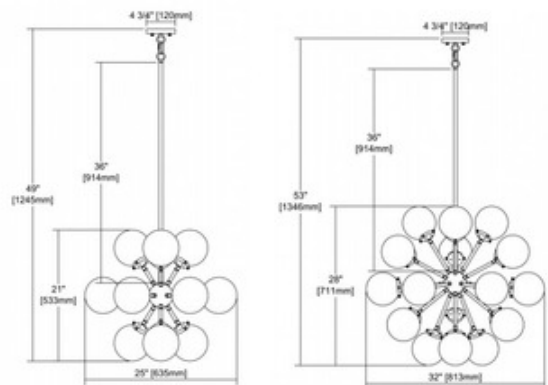

**BRAND**

Elk Lighting

**DESCRIPTION**

The Boudreaux Sputnik Chandelier has an eye catching mid century modern appeal that is still very popular today. This design works well with most decors. Features Clear blown glass globes with Matte Black and Antique Gold finish. Choose from twelve or eighteen lights. Canopy: 4.75 inch diameter. UL listed.

*Shown in: Gold / Clear*

<b>SHADE COLOR</b>	Clear
<b>BODY FINISH</b>	Gold
<b>WATTAGE</b>	720W
<b>DIMMER</b>	Standard 120V
<b>DIMENSIONS</b>	25"W x 21"H
<b>LAMP</b>	12 x B10/Candelabra (E12)/60W/120V Incandescent 12 x B10/Candelabra (E12)/120V LED

*Technical Information*

**PRODUCT DIMENSIONS** Downrods: One 6", One 12" and One 18"

**ITEM NUMBER** ELK658965

COMPANY	PROJECT	FIXTURE TYPE	APPROVED BY	DATE