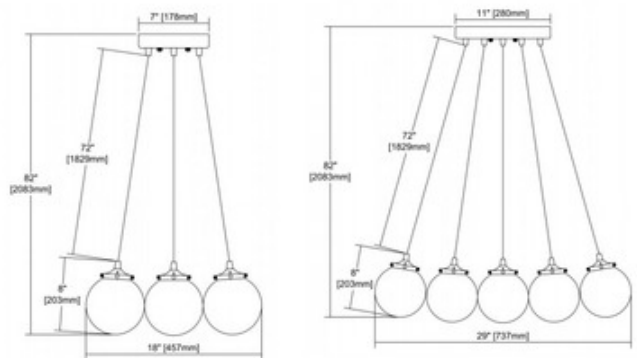

BRAND

Elk Lighting

DESCRIPTION

The Boudreaux Multi Light Chandelier features Clear blown glass globes with Matte Black cords and Antique Gold finish. Available with seven or seventeen lights. UL listed.

Shown in: Gold / Clear

SHADE COLOR	Clear
BODY FINISH	Gold
WATTAGE	420W
DIMMER	Standard 120V
DIMENSIONS	18"W x 8"H
LAMP	7 x B10/Candelabra (E12)/60W/120V Incandescent 7 x B10/Candelabra (E12)/120V LED

Technical Information

PRODUCT DIMENSIONS	Cord lengths: 72"
---------------------------	-------------------