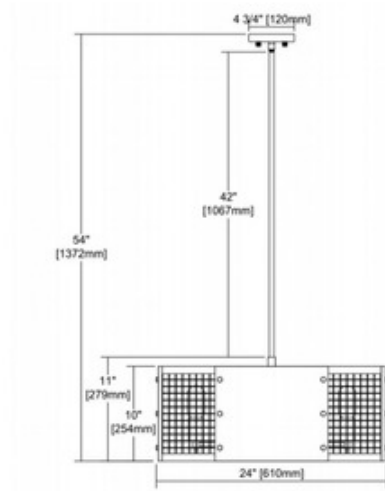

**BRAND**

Elk Lighting

**DESCRIPTION**

The Halstead Pendant combines Ash Gray and Dark Gray finished wood with wire mesh. Held together with bolts for an industrial look. Finished in Weathered Rust. Canopy: 5 inch diameter. UL listed.

*Shown in: Gray / Mesh*

<b>SHADE COLOR</b>	Mesh
<b>BODY FINISH</b>	Gray
<b>WATTAGE</b>	360W
<b>DIMMER</b>	Standard 120V
<b>DIMENSIONS</b>	24"W x 11"H
<b>LAMP</b>	6 x Edison A-Shape/Medium (E26)/60W/120V Incandescent 6 x Edison A-Shape/Medium (E26)/120V LED

*Technical Information*

<b>PRODUCT DIMENSIONS</b>	Downrods: One 6" and Three 12"
---------------------------	--------------------------------

**ITEM NUMBER**

ELK659055

COMPANY

PROJECT

FIXTURE TYPE

APPROVED BY