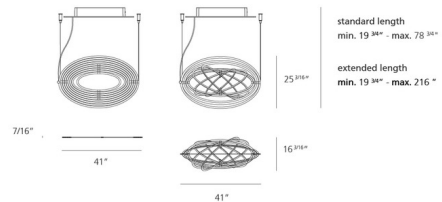

CLICK TO VIEW PRODUCT

Notes: