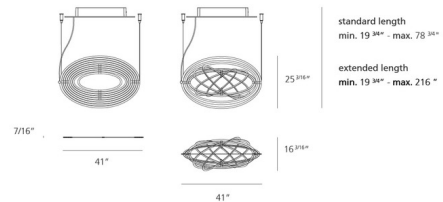

CLICK TO VIEW PRODUCT

Notes: