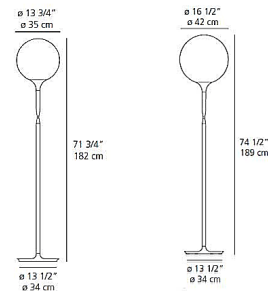

CLICK TO VIEW PRODUCT

Notes: