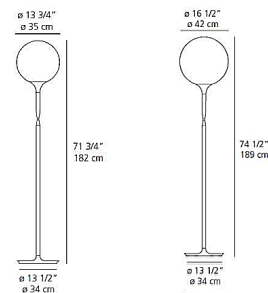

CLICK TO VIEW PRODUCT

Notes: