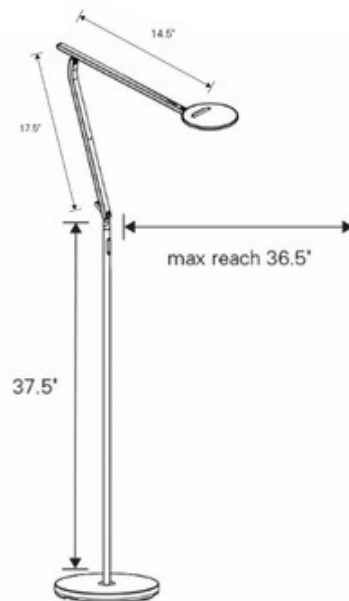

Technical Information

LAMP COLOR	3000K
COLOR RENDERING	90 CRI
LAMP LIFE	50000 hours

SPEC # HUM659527

COMPANY	PROJECT	FIXTURE TYPE	APPROVED BY	DATE