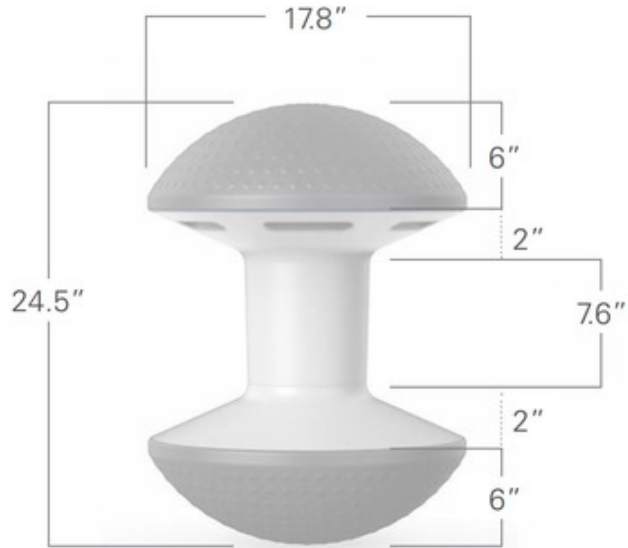

# Ballo Stool

**Description:**

The Ballo Stool combines functional, innovative design with the playfulness of an exercise ball. Its counter-weighted base helps Ballo remain upright for stable movement and convenient storage. The result is a multipurpose stool that allows users to move with ease. Ballo weighs just 13.5 pounds and is fitted with hand-holds for easy portability. Ideal multipurpose stool for collaboration spaces, cafeterias and reception areas, as well as traditional workspaces and home offices. Made from non-slip TPV material in Black, Grey, Blue, Sky Blue, Green, Yellow, or Red.

Shown in: Black

List Price: \$427.14  
 Our Price: \$299.00

Shade Color: Black  
 Body Finish: N/A  
 Lamp: N/A  
 Wattage: N/A  
 Dimmer: N/A  
 Dimensions: 17.8"W x 24.5"H

Product Number: <b>HUM659536</b>			
Company:		Fixture Type:	Date: Feb 24, 2020
Project:		Approved By:	