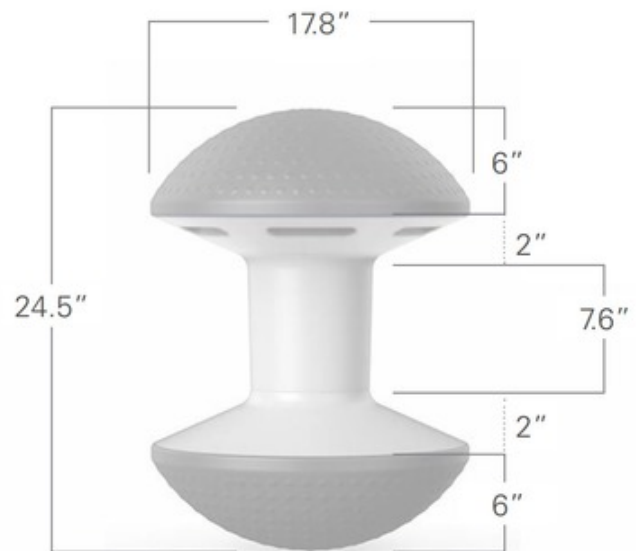

BRAND

Humanscale

DESCRIPTION

The Ballo Stool combines functional, innovative design with the playfulness of an exercise ball. Its counter-weighted base helps Ballo remain upright for stable movement and convenient storage. The result is a multipurpose stool that allows users to move with ease. Ballo weighs just 13.5 pounds and is fitted with hand-holds for easy portability. Ideal multipurpose stool for collaboration spaces, cafeterias and reception areas, as well as traditional workspaces and home offices. Made from non-slip TPV material.

Shown in: Black

COLOR	Black
BODY FINISH	N/A
WATTAGE	N/A
DIMMER	N/A
DIMENSIONS	17.8"W x 24.5"H
LAMP	N/A

SPEC # HUM659536

COMPANY	PROJECT	FIXTURE TYPE	APPROVED BY	DATE