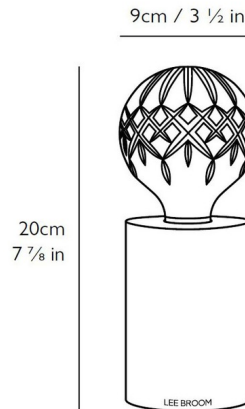

By Lee Broom

Description

The Crystal Bulb Table Lamp is available in a Brass finish with Clear lamps. The brushed brass cylindrical base, engraved with the Lee Broom logo, creates a clean and simple outline with the Crystal Bulb. Taking inspiration from the delicate craftsmanship of crystal cutting, Crystal Bulb combines industrial influences with decorative qualities, transforming the everyday light bulb into a beautiful ornamental light fitting. Each lead Crystal Bulb is handcrafted using traditional techniques and hand cut with a classic crystal pattern inspired by those found on traditional whiskey glasses and decanters. Gold fabric covered cord. CE and cUL listed.

Shown in brass / clear

Specifications

COLOR	Clear
BODY FINISH	Brass
WATTAGE	2W
DIMMER	Dimmable
DIMENSIONS	3.5"W x 7.87"H
BULB INCLUDED	1 x A19/Medium (E26)/2W/120V LED
COUNTRY OF ORIGIN	United Kingdom

Technical Information