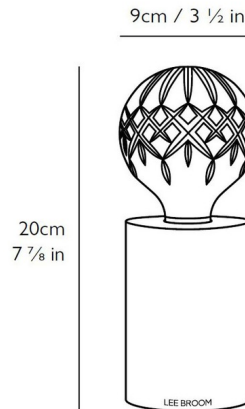

Specifications

COLOR	Clear
BODY FINISH	Brass
WATTAGE	2W
DIMMER	Dimmable
DIMENSIONS	3.5"W x 7.87"H
BULB INCLUDED	1 x A19/Medium (E26)/2W/120V LED
COUNTRY OF ORIGIN	United Kingdom

Technical Information

LAMP COLOR	2700K
LUMENS/WATT	50.00
LUMINOUS FLUX	100 lumens

CLICK TO VIEW PRODUCT

Notes: