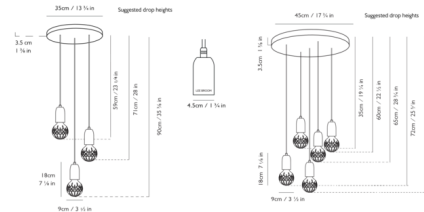

### Specifications

COLOR . . . . . Clear  
 BODY FINISH . . . . . Brass  
 WATTAGE . . . . . 6W  
 DIMMER . . . . . Standard 120V  
 DIMENSIONS . . . . . 3.5"W x 7.12"H  
 BULB INCLUDED . . . . . 3 x A19/Medium (E26)/2W/120V LED  
 COUNTRY OF ORIGIN . . . . . United Kingdom