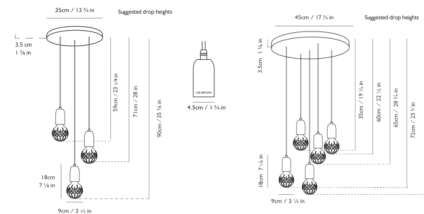

### Specifications

COLOR . . . . . Clear  
 BODY FINISH . . . . . Brass  
 WATTAGE . . . . . 6W  
 DIMMER . . . . . Standard 120V  
 DIMENSIONS . . . . . 3.5"W x 7.12"H  
 BULB INCLUDED . . . . . 3 x A19/Medium (E26)/2W/120V LED  
 COUNTRY OF ORIGIN . . . . . United Kingdom