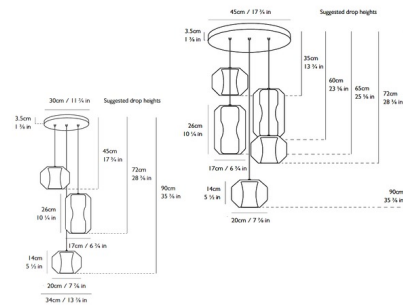

### Specifications

COLOR . . . . . Crystal  
 BODY FINISH . . . . . Carrara Marble  
 WATTAGE . . . . . 75W  
 DIMMER . . . . . Standard 120V  
 DIMENSIONS . . . . . 11.75"W x 35.38"H  
 BULB INCLUDED . . . . . 3 x A19/Medium (E26)/25W/120V LED  
 COUNTRY OF ORIGIN . . . . . United Kingdom