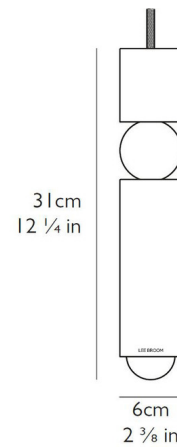

By Lee Broom

Description

Fulcrum Pendant features a slim line piece of Polished Chrome, Polished Brass, or Matte Black finished metal suspended around a central White sphere. Continuing the exploration of pivots and supports, this pendant is perfect in any setting. Includes 118 inches of adjustable cord. CE and cUL listed.

Shown in matte black

Specifications

COLOR	N/A
BODY FINISH	Matte Black
WATTAGE	5W
DIMMER	Standard 120V
DIMENSIONS	118.12"L x 2.38"W x 12.25"H
BULB INCLUDED	1 x A19/Medium (E26)/5W/120V LED
COUNTRY OF ORIGIN	United Kingdom

Technical Information

LAMP COLOR	2700K
LUMENS/WATT	70.00
LUMINOUS FLUX	350 lumens

CLICK TO VIEW PRODUCT

Notes: