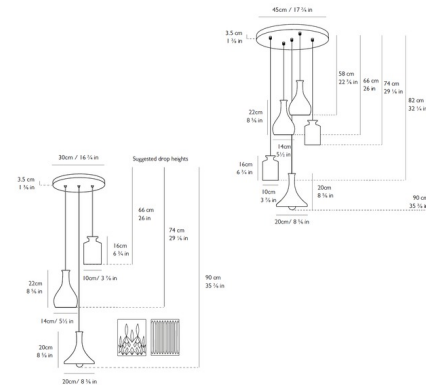

Description

The Decanterlight Chandelier features a variety of classic shaped pendants with decorative or straight ribbed Crystal glass and a Brushed Brass finish. Available with three or five lights. Includes 118 inches of adjustable cable with a gold twisted fabric outer. CE and cUL listed.

Shown in brushed brass / classic crystal

Specifications

COLOR Classic Crystal
 BODY FINISH Brushed Brass
 WATTAGE 6W
 DIMMER Standard 120V
 DIMENSIONS 118"L x 16.75"W x 35.375"H
 BULB INCLUDED 3 x A19/Medium (E26)/2W/120V LED
 COUNTRY OF ORIGIN United Kingdom

Technical Information

LAMP COLOR 2700K
 LUMENS/WATT 100.00
 LUMINOUS FLUX 200 lumens

CLICK TO VIEW PRODUCT

Notes: