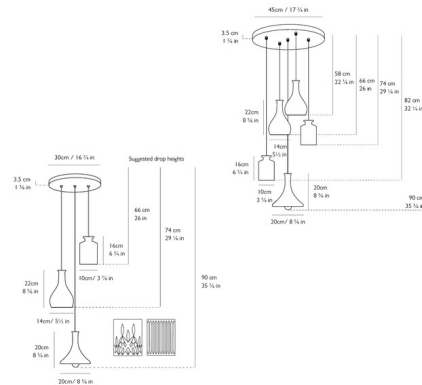

Technical Information

LAMP COLOR 2700K
LUMENS/WATT 100.00
LUMINOUS FLUX . . . . . 200 lumens

CLICK TO VIEW PRODUCT

Notes: