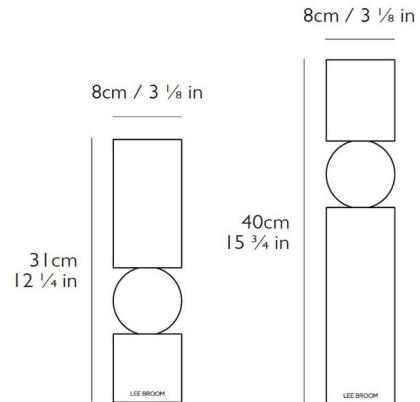

Shown in carrara marble

Specifications

COLOR	N/A
BODY FINISH	Carrara Marble
WATTAGE	N/A
DIMMER	N/A
DIMENSIONS	3.12"W x 12.75"H
BULB	N/A
COUNTRY OF ORIGIN	United Kingdom

CLICK TO VIEW PRODUCT

Notes: