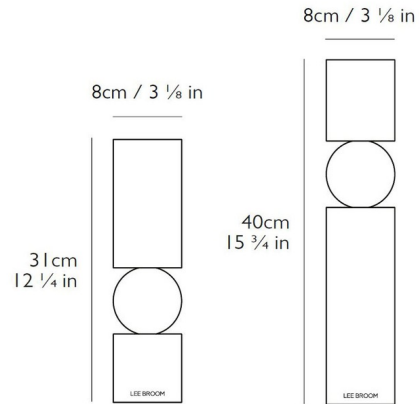

Shown in black marble

Specifications

COLOR	N/A
BODY FINISH	Black Marble
WATTAGE	N/A
DIMMER	N/A
DIMENSIONS	3.12"W x 15.75"H
BULB	N/A
COUNTRY OF ORIGIN	United Kingdom

CLICK TO VIEW PRODUCT

Notes: