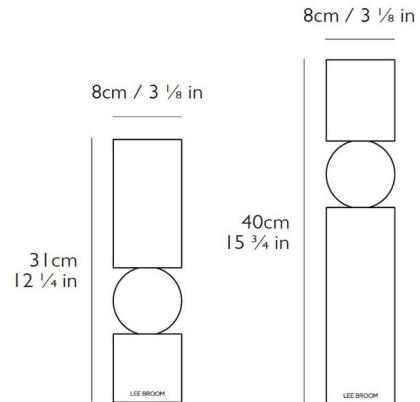

Shown in black marble

Specifications

COLOR	N/A
BODY FINISH	Black Marble
WATTAGE	N/A
DIMMER	N/A
DIMENSIONS	3.12"W x 15.75"H
BULB	N/A
COUNTRY OF ORIGIN	United Kingdom

CLICK TO VIEW PRODUCT

Notes: