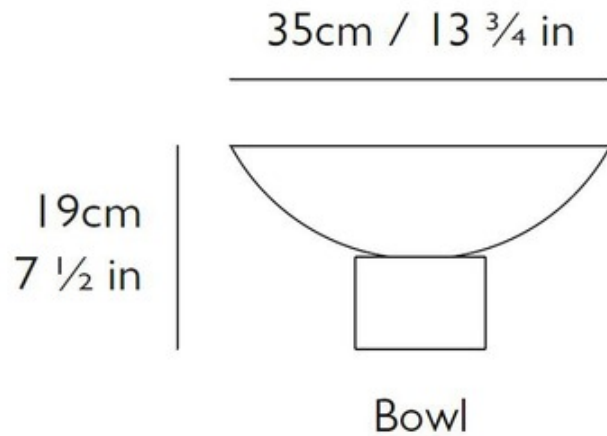

Podium Bowl Vessel

Description:

The Podium Bowl plays with the sculptural quality of balance, featuring a Clear glass half sphere shaped vessel set into a White circular base or Black Marble square base.

Shown in: White Marble / Clear

List Price: \$468.75
 Our Price: \$375.00

Shade Color: Clear
 Body Finish: White Marble
 Lamp: N/A
 Wattage: N/A
 Dimmer: N/A
 Dimensions: 13.75"W x 7.5"H

Product Number: LEB659586			
Company:		Fixture Type:	Date: Feb 21, 2020
Project:		Approved By:	