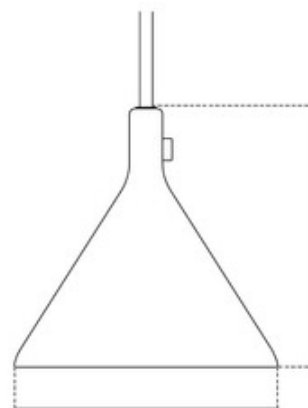

Shown in: Black

SHADE COLOR	N/A
BODY FINISH	Black
WATTAGE	1.5W
DIMMER	Standard 120V
DIMENSIONS	4.7"W x 4.7"H
BULB INCLUDED	
LAMP	1 x JCD/C9/1.5W/120V LED

Technical Information

PRODUCT DIMENSIONS	Cable: 156"L
---------------------------	--------------

SPEC #

MEN659589

H: 12 cm / 4,7"

Ø: 12 cm / 4,7"

COMPANY

PROJECT

FIXTURE TYPE

APPROVED BY