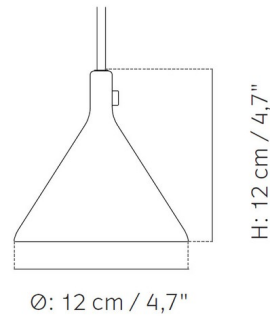

CLICK TO VIEW PRODUCT

Notes: