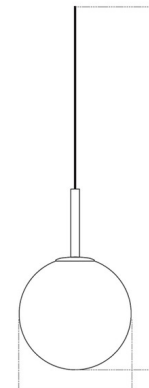

Description

The TR Bulb Pendant, designed by Tim Rundle, is a clever solution for modern city living. The dimmable LED bulb, with its elegant, spherical form hides the lamp fitting, while the matte opal glass diffuser creates an even, harmonious glow, preventing glare. Includes 4.5 inch round Black ABS canopy.

Specifications

COLOR	Matte Opal
BODY FINISH	Black
WATTAGE	6W
DIMMER	Standard 120V
DIMENSIONS	7.9"W x 8.7"H
BULB INCLUDED	1 x LED/Medium (E26)/6W/120V LED
COUNTRY OF ORIGIN	China

Technical Information

COLOR RENDERING	80 CRI
LAMP COLOR	2700K
LUMENS/WATT	113.83
LUMINOUS FLUX	683 lumens

Shown in black / matte opal

Ø: 20 cm / 7,9"

H: 22 cm / 8,7"

CLICK TO VIEW PRODUCT

Notes: