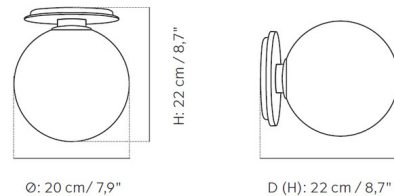

### Specifications

COLOR	Matte Opal
BODY FINISH	Matte Black
WATTAGE	6W
DIMMER	Low Voltage Electronic
DIMENSIONS	7.9"W x 8.7"H
BULB INCLUDED	1 x LED/Medium (E26)/6W/120V LED
COUNTRY OF ORIGIN	China

### Technical Information

PRODUCT DIMENSIONS	Backplate: 6.2"W
LAMP LIFE	35000 hours
COLOR RENDERING	90 CRI
LAMP COLOR	2700K
LUMENS/WATT	113.83
LUMINOUS FLUX	683 lumens

CLICK TO VIEW PRODUCT

Notes: