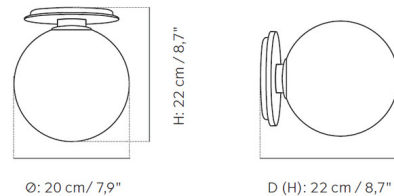

Shown in matte black / matte opal

Specifications

COLOR	Matte Opal
BODY FINISH	Matte Black
WATTAGE	6W
DIMMER	Low Voltage Electronic
DIMENSIONS	7.9"W x 8.7"H
BULB INCLUDED	1 x LED/Medium (E26)/6W/120V LED
COUNTRY OF ORIGIN	China

Technical Information

PRODUCT DIMENSIONS	Backplate: 6.2"W
LAMP LIFE	35000 hours
COLOR RENDERING	90 CRI
LAMP COLOR	2700K
LUMENS/WATT	113.83
LUMINOUS FLUX	683 lumens

Notes:

CLICK TO VIEW PRODUCT