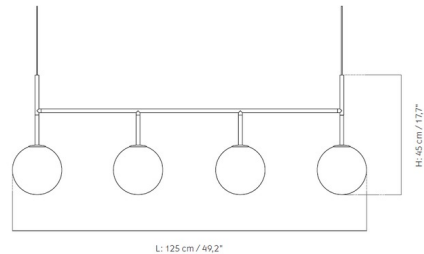

### Specifications

COLOR	Matte Opal
BODY FINISH	Black
WATTAGE	24W
DIMMER	Standard 120V
DIMENSIONS	49.2"L x 8.7"W x 17.7"H
BULB INCLUDED	4 x LED/Medium (E26)/6W/120V LED
COUNTRY OF ORIGIN	China

### Technical Information

PRODUCT DIMENSIONS	Cable Length: 118"
LAMP LIFE	35000 hours
COLOR RENDERING	.80 CRI
LAMP COLOR	2700K
LUMENS/WATT	280.00
LUMINOUS FLUX	1680 lumens

Shown in black / matte opal

CLICK TO VIEW PRODUCT