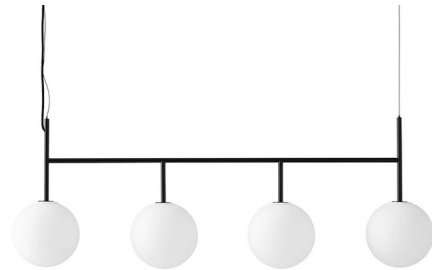

## TR Bulb Linear Suspension By Audo Copenhagen

### Description

The TR Bulb Linear Suspension, designed by Tim Rundle, is a clever solution for modern city living. The dimmable LED bulb, with its elegant, spherical form hides the lamp fitting, while the matte opal glass diffuser creates an even, harmonious glow, preventing glare.

### Specifications

COLOR	Matte Opal
BODY FINISH	Black
WATTAGE	24W
DIMMER	Standard 120V
DIMENSIONS	49.2"L x 8.7"W x 17.7"H
BULB INCLUDED	4 x LED/Medium (E26)/6W/120V LED
COUNTRY OF ORIGIN	China

### Technical Information

PRODUCT DIMENSIONS	Cable Length: 118"
LAMP LIFE	35000 hours
COLOR RENDERING	.80 CRI
LAMP COLOR	2700K
LUMENS/WATT	280.00
LUMINOUS FLUX	.1680 lumens

Shown in black / matte opal

CLICK TO VIEW PRODUCT