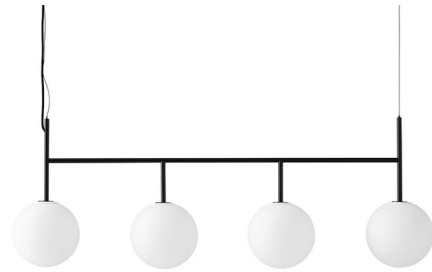

Lightology

lightology.com
866-954-4489
06-04-26

Project: _____

Company: _____

Location: _____ Fixture Type: _____

SPEC #: **MEN659608**

Approved On: _____ Approved By: _____

TR Bulb Linear Suspension By Audo Copenhagen

Description

The TR Bulb Linear Suspension, designed by Tim Rundle, is a clever solution for modern city living. The dimmable LED bulb, with its elegant, spherical form hides the lamp fitting, while the matte opal glass diffuser creates an even, harmonious glow, preventing glare.

Specifications

COLOR	Matte Opal
BODY FINISH	Black
WATTAGE	24W
DIMMER	Standard 120V
DIMENSIONS	49.2"L x 8.7"W x 17.7"H
BULB INCLUDED	4 x LED/Medium (E26)/6W/120V LED
COUNTRY OF ORIGIN	China

Technical Information

PRODUCT DIMENSIONS	Cable Length: 118"
LAMP LIFE	35000 hours
COLOR RENDERING	.80 CRI
LAMP COLOR	2700K
LUMENS/WATT	280.00
LUMINOUS FLUX	1680 lumens

Shown in black / matte opal