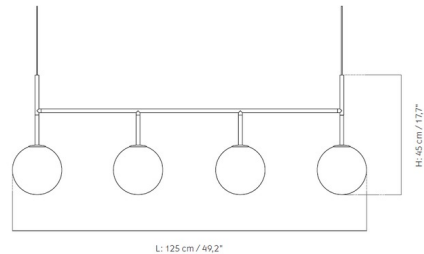

### Specifications

COLOR	Matte Opal
BODY FINISH	Black
WATTAGE	24W
DIMMER	Standard 120V
DIMENSIONS	49.2"L x 8.7"W x 17.7"H
BULB INCLUDED	4 x LED/Medium (E26)/6W/120V LED
COUNTRY OF ORIGIN	China

### Technical Information

PRODUCT DIMENSIONS	Cable Length: 118"
LAMP LIFE	35000 hours
COLOR RENDERING	.80 CRI
LAMP COLOR	2700K
LUMENS/WATT	280.00
LUMINOUS FLUX	.1680 lumens

Shown in black / matte opal

CLICK TO VIEW PRODUCT