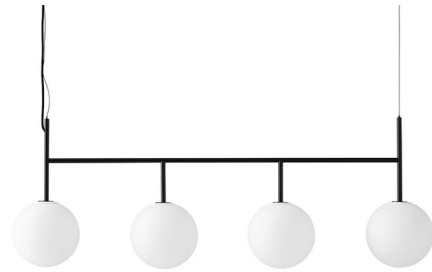

## TR Bulb Linear Suspension By Audo Copenhagen

### Description

The TR Bulb Linear Suspension, designed by Tim Rundle, is a clever solution for modern city living. The dimmable LED bulb, with its elegant, spherical form hides the lamp fitting, while the matte opal glass diffuser creates an even, harmonious glow, preventing glare.

### Specifications

COLOR	Matte Opal
BODY FINISH	Black
WATTAGE	24W
DIMMER	Standard 120V
DIMENSIONS	49.2"L x 8.7"W x 17.7"H
BULB INCLUDED	4 x LED/Medium (E26)/6W/120V LED
COUNTRY OF ORIGIN	China

### Technical Information

PRODUCT DIMENSIONS	Cable Length: 118"
LAMP LIFE	35000 hours
COLOR RENDERING	.80 CRI
LAMP COLOR	2700K
LUMENS/WATT	280.00
LUMINOUS FLUX	1680 lumens

Shown in black / matte opal

CLICK TO VIEW PRODUCT