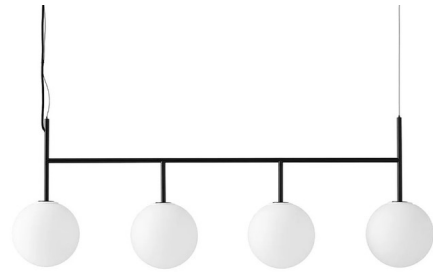

Lightology

lightology.com
866-954-4489
04-09-26

Project: _____

Company: _____

Location: _____ Fixture Type: _____

SPEC #: **MEN659608**

Approved On: _____ Approved By: _____

TR Bulb Linear Suspension By Audo Copenhagen

Description

The TR Bulb Linear Suspension, designed by Tim Rundle, is a clever solution for modern city living. The dimmable LED bulb, with its elegant, spherical form hides the lamp fitting, while the matte opal glass diffuser creates an even, harmonious glow, preventing glare.

Specifications

COLOR	Matte Opal
BODY FINISH	Black
WATTAGE	24W
DIMMER	Standard 120V
DIMENSIONS	49.2"L x 8.7"W x 17.7"H
BULB INCLUDED	4 x LED/Medium (E26)/6W/120V LED
COUNTRY OF ORIGIN	China

Technical Information

PRODUCT DIMENSIONS	Cable Length: 118"
LAMP LIFE	35000 hours
COLOR RENDERING	.80 CRI
LAMP COLOR	2700K
LUMENS/WATT	280.00
LUMINOUS FLUX	.1680 lumens

Shown in black / matte opal

CLICK TO VIEW PRODUCT

Notes: