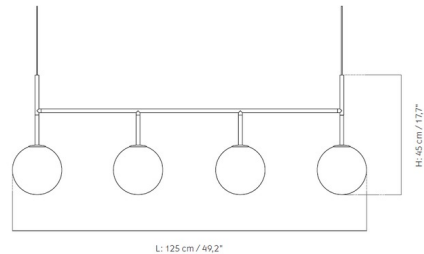

CLICK TO VIEW PRODUCT

Notes: