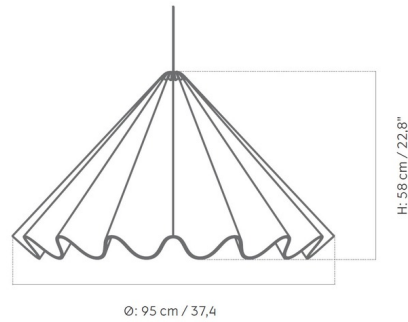

### Specifications

COLOR	N/A
BODY FINISH	Off White
WATTAGE	8W
DIMMER	Standard 120V
DIMENSIONS	37.4"W x 22.8"H
BULB NOT INCLUDED	1 x A19/Medium (E26)/8W/120V LED
COUNTRY OF ORIGIN	Sweden

CLICK TO VIEW PRODUCT