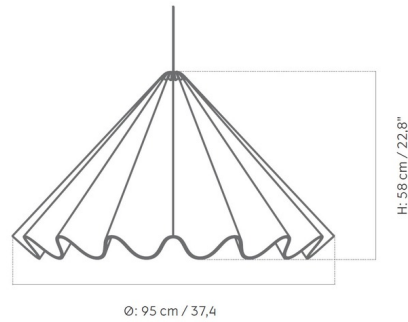

Specifications

COLOR	N/A
BODY FINISH	Off White
WATTAGE	8W
DIMMER	Standard 120V
DIMENSIONS	37.4"W x 22.8"H
BULB NOT INCLUDED	1 x A19/Medium (E26)/8W/120V LED
COUNTRY OF ORIGIN	Sweden

CLICK TO VIEW PRODUCT

Notes: