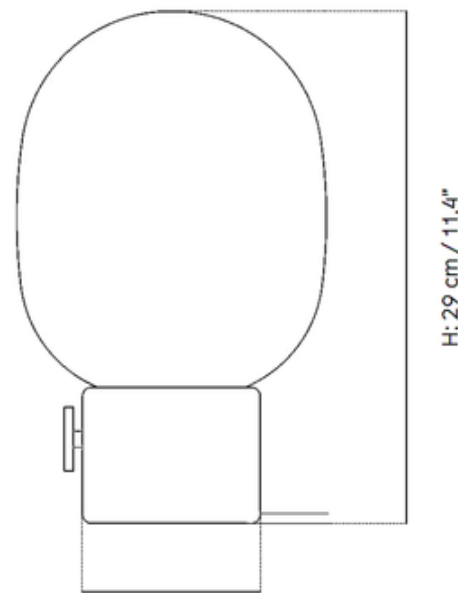

*Shown in: Concrete / Opal*

<b>SHADE COLOR</b>	Opal
<b>BODY FINISH</b>	Concrete
<b>WATTAGE</b>	4.5W
<b>DIMMER</b>	Included
<b>DIMENSIONS</b>	6.7"W x 11.4"H
<b>BULB INCLUDED</b>	
<b>LAMP</b>	1 x JCD/G9/4.5W/120V LED

*Technical Information*

<b>LUMINOUS FLUX</b>	450 lumens
<b>LUMENS/WATT</b>	100.00
<b>LAMP COLOR</b>	2700K
<b>COLOR RENDERING</b>	80 CRI

**SPEC #** MEN659619

Ø: 17 cm / 6,7"

COMPANY	PROJECT	FIXTURE TYPE	APPROVED BY	DATE