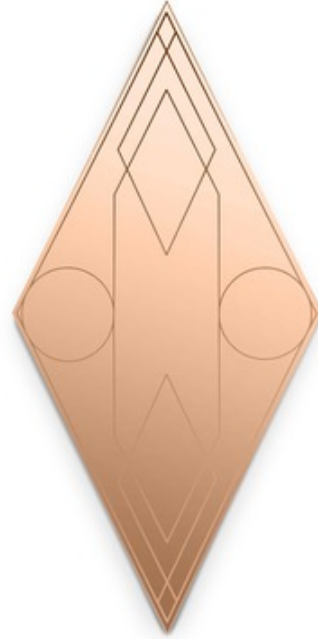

**BRAND**

Petite Friture

**DESCRIPTION**

The Mask Rhombus Mirror, designed by Federico Floriani, features a geometrical mask like those painted over a Shaman's face. The graphic lines of the patterns are serigraphed and give a good twist to your reflection. With its large size, the Mask mirror dresses your interior and plays an important part in the style of your home.

<b>COLOR</b>	Mirror
<b>BODY FINISH</b>	Copper
<b>WATTAGE</b>	N/A
<b>DIMMER</b>	N/A
<b>DIMENSIONS</b>	23.62"W x 47.24"H
<b>LAMP</b>	N/A

**SPEC #** PFT659785

COMPANY

PROJECT

FIXTURE TYPE

APPROVED BY

DATE