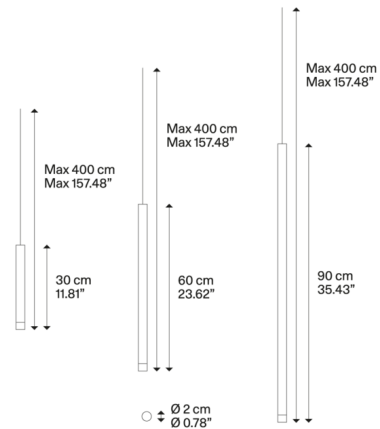

Specifications

COLOR Rose Gold
BODY FINISH Matte White
WATTAGE 3W
DIMMER Standard 120V
DIMENSIONS 0.78"W x 11.81"H
INTEGRATED LED MODULE 1 x LED/3W/120V LED
COUNTRY OF ORIGIN Italy

Technical Information

COLOR RENDERING 90 CRI
LAMP COLOR 2700K
LUMENS/WATT 150.00
LUMINOUS FLUX 450 lumens

Shown in matte white / rose gold

CLICK TO VIEW PRODUCT

Notes: