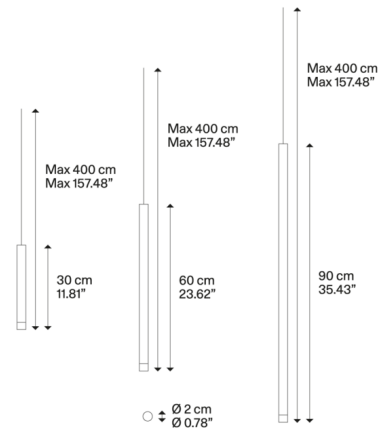

Specifications

COLOR Rose Gold
 BODY FINISH Matte White
 WATTAGE 3W
 DIMMER Standard 120V
 DIMENSIONS 0.78"W x 11.81"H
 INTEGRATED LED MODULE 1 x LED/3W/120V LED
 COUNTRY OF ORIGIN Italy

Technical Information

COLOR RENDERING 90 CRI
 LAMP COLOR 2700K
 LUMENS/WATT 150.00
 LUMINOUS FLUX 450 lumens

Shown in matte white / rose gold

CLICK TO VIEW PRODUCT

Notes: