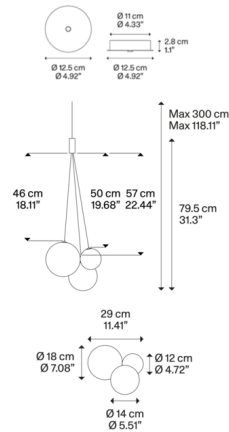

Shown in white / crystal

CLICK TO VIEW PRODUCT

Notes: