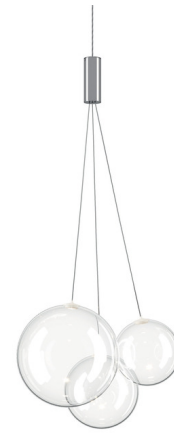

Lightology

lightology.com
866-954-4489
05-20-26

Project: _____
 Company: _____
 Location: _____ Fixture Type: _____
 SPEC #: **SID660355**
 Approved On: _____ Approved By: _____

Random Pendant By LODES

Description

The Random Pendant features a cluster of globes in varying sizes that form a playful and eye-catching composition. Each blown glass globe houses an integrated LED that illuminates the pendant with a soft glow. A variety of modern finish options add originality and character to the design. Includes ceiling canopy in matte white finish. Dimmable with Triac dimmers.

Specifications

COLOR Crystal
 BODY FINISH White
 WATTAGE 3W
 DIMMER Standard 120V
 DIMENSIONS 11.41"W x 31.3"H x 10.23"D
 INTEGRATED LED MODULE 3 x LED/1W/120V LED
 COUNTRY OF ORIGIN Italy

Technical Information

COLOR RENDERING 90 CRI
 LAMP COLOR 2700K
 LUMENS/WATT 480.00
 LUMINOUS FLUX 480 lumens

Shown in white / crystal

CLICK TO VIEW PRODUCT

Notes: