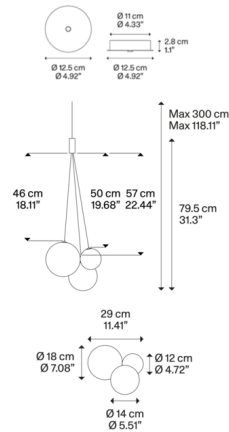

Shown in white / chrome

CLICK TO VIEW PRODUCT

Notes: