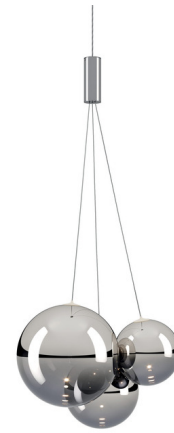

Lightology

lightology.com
866-954-4489
07-02-26

Project: _____
Company: _____
Location: _____ Fixture Type: _____
SPEC #: **SID660356**
Approved On: _____ Approved By: _____

Random Pendant By LODES

Description

The Random Pendant features a cluster of globes in varying sizes that form a playful and eye-catching composition. Each blown glass globe houses an integrated LED that illuminates the pendant with a soft glow. A variety of modern finish options add originality and character to the design. Includes ceiling canopy in matte white finish. Dimmable with Triac dimmers.

Specifications

COLOR . . . . . Chrome
BODY FINISH . . . . . White
WATTAGE 3W
DIMMER . . . . . Standard 120V
DIMENSIONS . . . . . 11.41"W x 31.3"H x 10.23"D
INTEGRATED LED MODULE . . . . . 3 x LED/1W/120V LED
COUNTRY OF ORIGIN . . . . . Italy

Technical Information

PRODUCT DIMENSIONS . . . . . Max Overall Height: 118.1"
COLOR RENDERING . . . . . 90 CRI
LAMP COLOR 2700K
LUMENS/WATT 450.00
LUMINOUS FLUX . . . . . 450 lumens