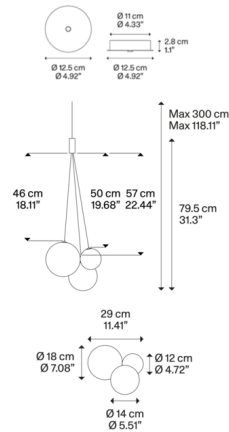

Shown in white / rose gold

CLICK TO VIEW PRODUCT

Notes: