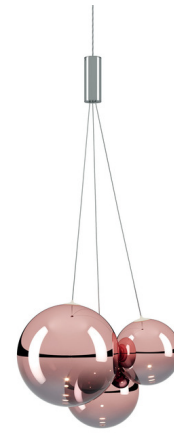

Lightology

lightology.com
866-954-4489
05-24-26

Project: _____
 Company: _____
 Location: _____ Fixture Type: _____
 SPEC #: **SID660357**
 Approved On: _____ Approved By: _____

Random Pendant By LODES

Description

The Random Pendant features a cluster of globes in varying sizes that form a playful and eye-catching composition. Each blown glass globe houses an integrated LED that illuminates the pendant with a soft glow. A variety of modern finish options add originality and character to the design. Includes ceiling canopy in matte white finish. Dimmable with Triac dimmers.

Specifications

COLOR Rose Gold
 BODY FINISH White
 WATTAGE 3W
 DIMMER Standard 120V
 DIMENSIONS 11.41"W x 31.3"H x 10.23"D
 INTEGRATED LED MODULE 3 x LED/1W/120V LED
 COUNTRY OF ORIGIN Italy

Technical Information

COLOR RENDERING 90 CRI
 LAMP COLOR 2700K
 LUMENS/WATT 450.00
 LUMINOUS FLUX 450 lumens

Shown in white / rose gold

CLICK TO VIEW PRODUCT

Notes: