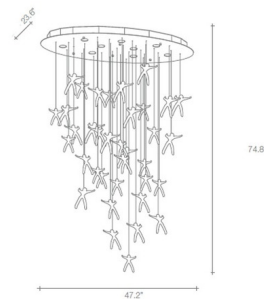

Lightology

lightology.com
866-954-4489
04-22-26

Project: _____

Company: _____

Location: _____ Fixture Type: _____

SPEC #: **TRZ660365**

Approved On: _____ Approved By: _____

Angel Falls Oval Suspension By Terzani USA

Description

The Angel Falls 36 Multi Light Pendant groups 24 percent lead Crystal Angels hanging from cables that glitter on all surfaces creating a unique engaging light. This piece is sure to be a conversation starter wherever it's placed. Bulbs are mounted in the canopy.

Shown in brushed nickel / crystal

Specifications

COLOR Crystal
BODY FINISH Brushed Nickel
WATTAGE 58.5W
DIMMER Standard 120V
DIMENSIONS 47.2"W x 74.8"H
BULB NOT INCLUDED 9 x MR16/GU10/6.5W/120V LED
COUNTRY OF ORIGIN Italy

Technical Information

PRODUCT DIMENSIONS Max Overall Length: 74.8"

CLICK TO VIEW PRODUCT

Notes: