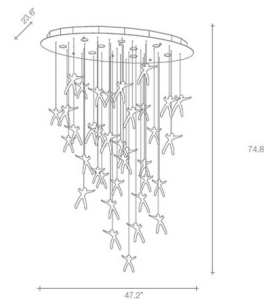

By Terzani USA

Description

The Angel Falls 36 Multi Light Pendant groups 24 percent lead Crystal Angels hanging from cables that glitter on all surfaces creating a unique engaging light. This piece is sure to be a conversation starter wherever it's placed. Bulbs are mounted in the canopy.

Shown in brushed nickel / crystal

Specifications

COLOR Crystal
BODY FINISH Brushed Nickel
WATTAGE 58.5W
DIMMER Standard 120V
DIMENSIONS 47.2\"W x 74.8\"H
BULB NOT INCLUDED 9 x MR16/GU10/6.5W/120V LED
COUNTRY OF ORIGIN Italy

Technical Information

PRODUCT DIMENSIONS Max Overall Length: 74.8"

CLICK TO VIEW PRODUCT

Notes: