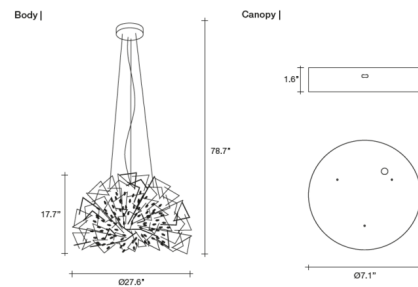

Description

Core Dome Pendant, designed by Christian Lava, is reminiscent of the natural energy at the heart of our world. Like bright lava seeping through the Earth's crust, vibrant spheres of faceted Crystal break through the finish, creating a powerful, vibrant exchange of shadows and light that erupt across the room.

Shown in gold / crystal

Specifications

| | |
|-----------------------|----------------------|
| COLOR | Crystal |
| BODY FINISH | Gold |
| WATTAGE | 18W |
| DIMMER | 0-10V |
| DIMENSIONS | 27.6"W x 17.7"H |
| INTEGRATED LED MODULE | 1 x LED/18W/120V LED |
| COUNTRY OF ORIGIN | Italy |

Technical Information

| | |
|--------------------|-------------------------------|
| PRODUCT DIMENSIONS | Maximum Overall Height: 74.8" |
| COLOR RENDERING | 90 CRI |
| LAMP COLOR | 3000K |
| LUMENS/WATT | 91.11 |
| LUMINOUS FLUX | 1640 lumens |