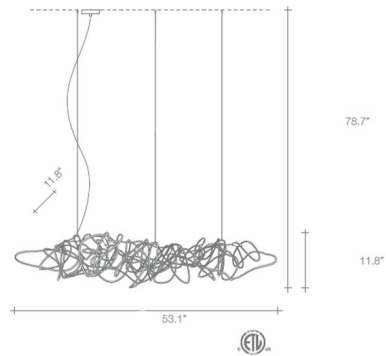

### Description

Doodle Horizontal Suspension, designed by Simone Micheli, features intertwining bands of metal, creating a fluid journey of light. Handcrafted by artisans to resemble a random path. Each piece is a varying shade and unique.

### Specifications

|                   |                              |
|-------------------|------------------------------|
| COLOR             | N/A                          |
| BODY FINISH       | Nickel                       |
| WATTAGE           | 12W                          |
| DIMMER            | Low Voltage Electronic       |
| DIMENSIONS        | 53.1"L x 11.8"W x 11.8"H     |
| BULB NOT INCLUDED | 6 x JC/G4 (bipin)/2W/12V LED |
| COUNTRY OF ORIGIN | Italy                        |