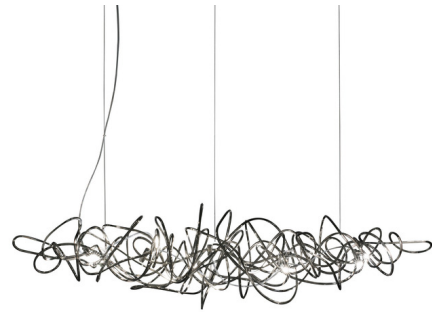

Lightology

lightology.com
866-954-4489
07-07-26

Project: _____

Company: _____

Location: _____ Fixture Type: _____

SPEC #: **TRZ660388**

Approved On: _____ Approved By: _____

Doodle Horizontal Suspension

By Terzani USA

Description

Doodle Horizontal Suspension, designed by Simone Micheli, features intertwining bands of metal, creating a fluid journey of light. Handcrafted by artisans to resemble a random path. Each piece is a varying shade and unique.

Shown in nickel

Specifications

COLOR	N/A
BODY FINISH	Nickel
WATTAGE	12W
DIMMER	Low Voltage Electronic
DIMENSIONS	53.1"L x 11.8"W x 11.8"H
BULB NOT INCLUDED	6 x JC/G4 (bipin)/2W/12V LED
COUNTRY OF ORIGIN	Italy