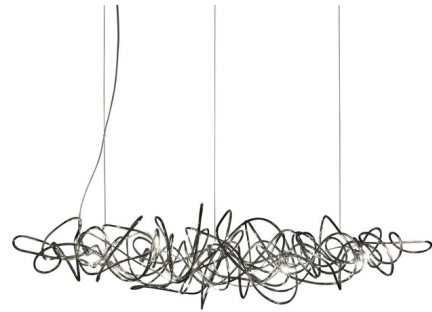

## Doodle Horizontal Suspension By Terzani USA

### Description

Doodle Horizontal Suspension, designed by Simone Micheli, features intertwining bands of metal, creating a fluid journey of light. Handcrafted by artisans to resemble a random path. Each piece is a varying shade and unique.

### Specifications

|                   |                              |
|-------------------|------------------------------|
| COLOR             | N/A                          |
| BODY FINISH       | Nickel                       |
| WATTAGE           | 12W                          |
| DIMMER            | Low Voltage Electronic       |
| DIMENSIONS        | 53.1"L x 11.8"W x 11.8"H     |
| BULB NOT INCLUDED | 6 x JC/G4 (bipin)/2W/12V LED |
| COUNTRY OF ORIGIN | Italy                        |