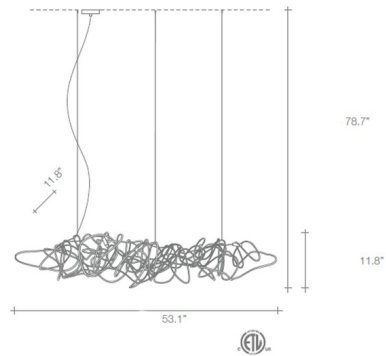

By Terzani USA

Description

Doodle Horizontal Suspension, designed by Simone Micheli, features intertwining bands of metal, creating a fluid journey of light. Handcrafted by artisans to resemble a random path. Each piece is a varying shade and unique.

Shown in nickel

Specifications

COLOR	N/A
BODY FINISH	Nickel
WATTAGE	12W
DIMMER	Low Voltage Electronic
DIMENSIONS	53.1"L x 11.8"W x 11.8"H
BULB NOT INCLUDED	6 x JC/G4 (bipin)/2W/12V LED
COUNTRY OF ORIGIN	Italy