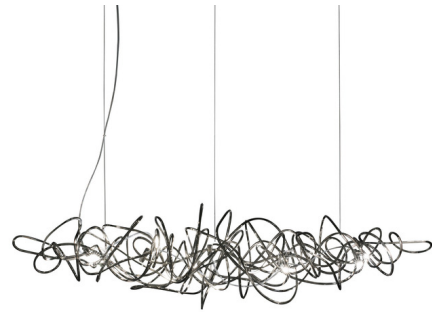

Lightology

lightology.com
866-954-4489
05-21-26

Project: _____

Company: _____

Location: _____ Fixture Type: _____

SPEC #: **TRZ660388**

Approved On: _____ Approved By: _____

Doodle Horizontal Suspension

By Terzani USA

Description

Doodle Horizontal Suspension, designed by Simone Micheli, features intertwining bands of metal, creating a fluid journey of light. Handcrafted by artisans to resemble a random path. Each piece is a varying shade and unique.

Shown in nickel

Specifications

COLOR	N/A
BODY FINISH	Nickel
WATTAGE	12W
DIMMER	Low Voltage Electronic
DIMENSIONS	53.1"L x 11.8"W x 11.8"H
BULB NOT INCLUDED	6 x JC/G4 (bipin)/2W/12V LED
COUNTRY OF ORIGIN	Italy