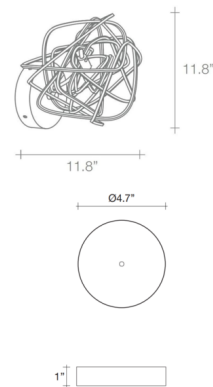

Specifications

COLOR	N/A
BODY FINISH	Copper
WATTAGE	2W
DIMMER	Low Voltage Electronic
DIMENSIONS	11.8"W x 11.8"H x 11.8"D
BULB NOT INCLUDED	1 x JC/G4 (bipin)/2W/12V LED
COUNTRY OF ORIGIN	Italy

Technical Information

PRODUCT DIMENSIONS	Canopy: 4.7" diameter
LAMP COLOR	3000K

Shown in copper

CLICK TO VIEW PRODUCT

Notes: