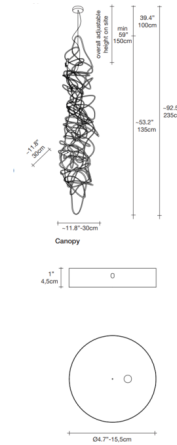

Shown in nickel

Specifications

COLOR	N/A
BODY FINISH	Nickel
WATTAGE	12W
DIMMER	Low Voltage Electronic
DIMENSIONS	11.8"W x 53.1"H
BULB NOT INCLUDED	6 x JC/G4 (bipin)/2W/12V LED
COUNTRY OF ORIGIN	Italy

Technical Information