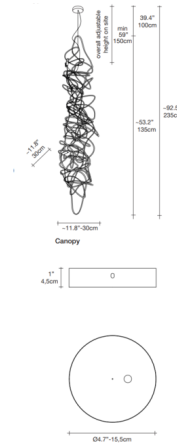

Shown in nickel

Specifications

COLOR	N/A
BODY FINISH	Nickel
WATTAGE	12W
DIMMER	Low Voltage Electronic
DIMENSIONS	11.8\"W x 53.1\"H
BULB NOT INCLUDED	6 x JC/G4 (bipin)/2W/12V LED
COUNTRY OF ORIGIN	Italy

Technical Information