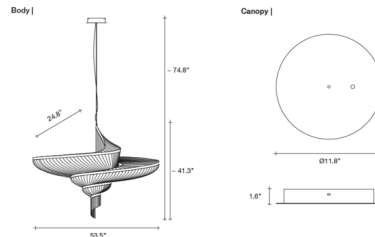

CLICK TO VIEW PRODUCT

Notes: