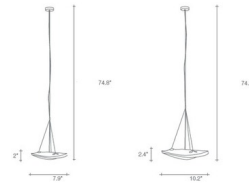

### Specifications

COLOR . . . . . Clear  
BODY FINISH . . . . . White  
WATTAGE . . . . . 1.5W  
DIMMER . . . . . Low Voltage Electronic  
DIMENSIONS . . . . . 7.9"W x 2"H  
INTEGRATED LED MODULE . . . . . 1 x LED/1.5W/120V LED  
COUNTRY OF ORIGIN . . . . . Italy

### Technical Information

PRODUCT DIMENSIONS . . . . . Max Overall Height: 74.8"  
LAMP COLOR . . . . . 3000K  
LUMENS/WATT . . . . . 70.00  
LUMINOUS FLUX . . . . . 105 lumens

Shown in white / clear

CLICK TO VIEW PRODUCT