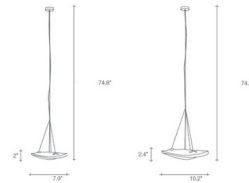

CLICK TO VIEW PRODUCT

Notes: