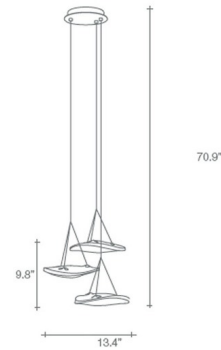

### Specifications

COLOR	Clear
BODY FINISH	White
WATTAGE	4.5W
DIMMER	0-10V
DIMENSIONS	70.9"L x 13.4"W x 9.8"H
INTEGRATED LED MODULE	3 x LED/1.5W/120V LED
COUNTRY OF ORIGIN	Italy