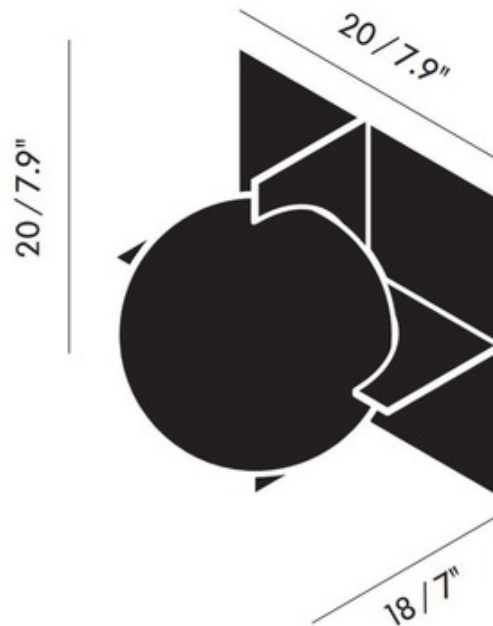

COMPANY

PROJECT

FIXTURE TYPE

APPROVED BY

DATE