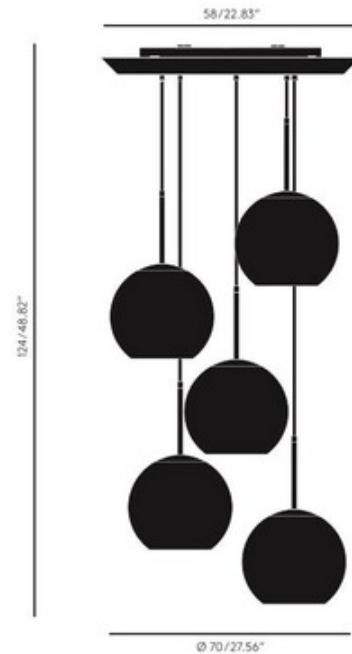

COMPANY	PROJECT	FIXTURE TYPE	APPROVED BY	DATE