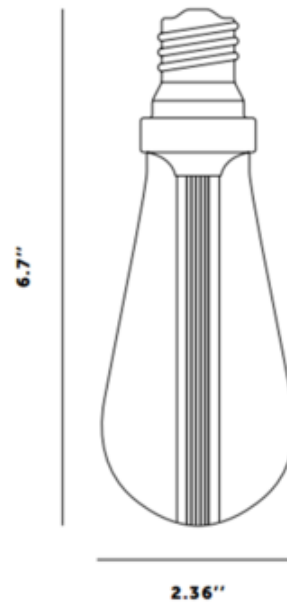

COMPANY	PROJECT	FIXTURE TYPE	APPROVED BY	DATE