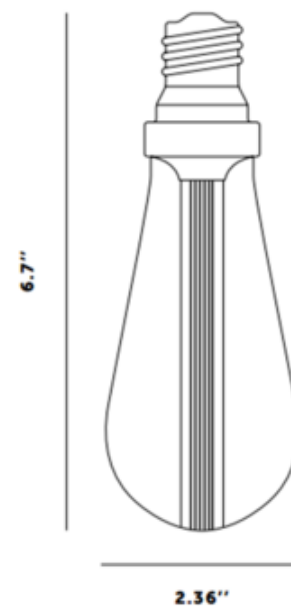

BRAND

Buster + Punch

DESCRIPTION

The Buster Bulb Designer E26 Medium Base Bulb is a 2 watt 120 volt non-dimmable LED bulb. Available in Crystal, Gold or Smoked. ETL listed. Not dimmable.

Shown in: Smoked Bronze

| | |
|--------------------|----------------------------------|
| SHADE COLOR | Smoked Bronze |
| BODY FINISH | N/A |
| WATTAGE | 2W |
| DIMMER | Not Dimmable |
| DIMENSIONS | 2.36"W x 6.7"H |
| LAMP | 1 x LED/Medium (E26)/2W/120V LED |

Technical Information

| | |
|------------------------|-----------|
| LUMINOUS FLUX | 75 lumens |
| LUMENS/WATT | 37.50 |
| LAMP COLOR | 2500 K |
| COLOR RENDERING | 80 CRI |

ITEM NUMBER BPU660759

| COMPANY | PROJECT | FIXTURE TYPE | APPROVED BY | DATE |
|---------|---------|--------------|-------------|------|
| | | | | |