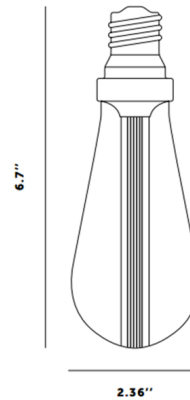

By Buster + Punch

Description

The Buster Bulb Designer E26 Medium Base Bulb is a 2 watt 120 volt non-dimmable LED bulb. Available in Crystal, Gold or Smoked. ETL listed. Not dimmable.

Specifications

COLOR Smoked Bronze
BODY FINISH N/A
WATTAGE 2W
DIMMER Not Dimmable
DIMENSIONS 2.36"W x 6.7"H
BULB 1 x LED/Medium (E26)/2W/120V LED

Technical Information

LAMP LIFE 30000 hours
COLOR RENDERING 80 CRI
LAMP COLOR 2500K
LUMENS/WATT 37.50
LUMINOUS FLUX 75 lumens

Shown in smoked bronze

CLICK TO VIEW PRODUCT

Notes: