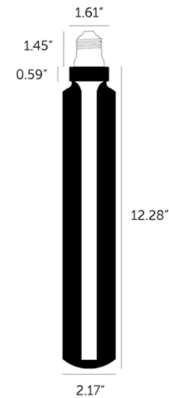

### Description

Buster Tube Bulb is a tube shaped LED light bulb, available in a crystal resin finish. 5 watt, 120 volt. Dimmable with an LED compatible dimmer, sold separately.

### Specifications

COLOR . . . . . Crystal  
BODY FINISH . . . . . N/A  
WATTAGE . . . . . 5W  
DIMMER . . . . . Dimmable  
DIMENSIONS . . . . . 2.2"W x 13.8"H  
BULB . . . . . 1 x Edison Tube/Medium (E26)/5W/120V LED

### Technical Information

LAMP LIFE . . . . . 30000 hours  
COLOR RENDERING . . . . . 80 CRI  
LAMP COLOR . . . . . 2700K  
LUMENS/WATT . . . . . 64.00  
LUMINOUS FLUX . . . . . 320 lumens

Shown in crystal